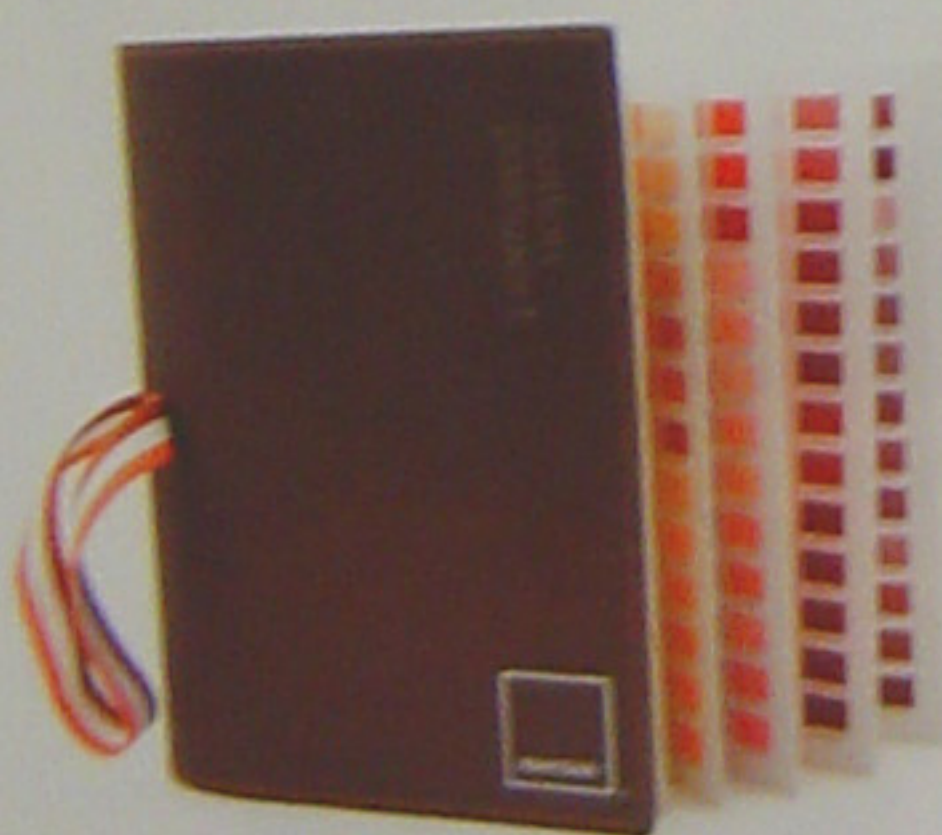

DAMSEFLY
Parisian Widow Collection
Butterfly Pendant
\$175
03 9489 6240

VIBE FURNITURE
Boss Kruze Chair
\$1,400
1300 698 423
www.vibefurniture.com.au

CHOCOLATIER AUSTRALIA
Pink Box Chocolate Assortment
A tantalising mix of divine truffles and milk chocolate hearts. Proceeds support Breast Cancer Research. Available at David Jones, Myer and where all fine chocolates are sold.
115g \$9.99 230g \$19.99

CERRONE
White Gold Diamond Bracelet
18 carat white gold diamond pave set link bracelet
\$70,000
02 9569 8922
www.cerrone.com.au

PANTONE®
Cotton Passport
For those on the move, a compact, portable book displaying 1,925 chromatically arranged cotton colour chips presented in a user-friendly accordion format. Ideal for making quick colour choices in the office or while travelling.
\$907.50
03 9415 8116
www.fashionforecasterservices.com.au

GUCCI
Evening Bag
Chic modernity featured in light gold leather.
\$1,140
02 9282 4299

KOHLER
Purist Harbort Toilet
Stark beauty meets outstanding function. A simple, streamlined and pure aesthetic is complimented by a well-proportioned elliptical shape, clean lines, exceptional flushing performance, a "Combat Height" bowl and "QuietClose" toilet seat. Unexpected seduction for a style-savvy audience.
POA
1300 362 284
www.au.kohler.com